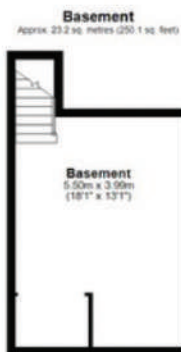

OAK HALL

OVINGHAM, NEAR PRUDHOE, NE42 6BW

Notes:

Bedroom 10

Ground floor, so good for anyone with mobility issues.

Bedroom 9

Triple Bedroom - Accessed from the play room which makes it a great hideaway for older kids.

Bedroom 7

Has a treadmill in.

Bedroom 4

This is the twin room.

Total area: approx. 654.4 sq. metres (7043.9 sq. feet)