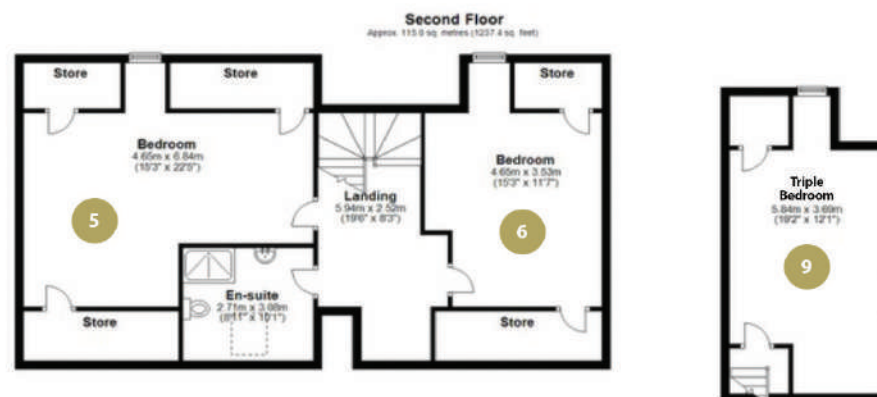

OAK HALL

OVINGHAM, NEAR PRUDHOE, NE42 6BW

Notes:

Bedroom 10

Ground floor, so good for anyone with mobility issues.

Bedroom 9

Triple Bedroom - Accessed from the play room which makes it a great hideaway for older kids.

Bedroom 7

Has a treadmill in.

Bedroom 4

This is the twin room.

Total area: approx. 654.4 sq. metres (7043.9 sq. feet)