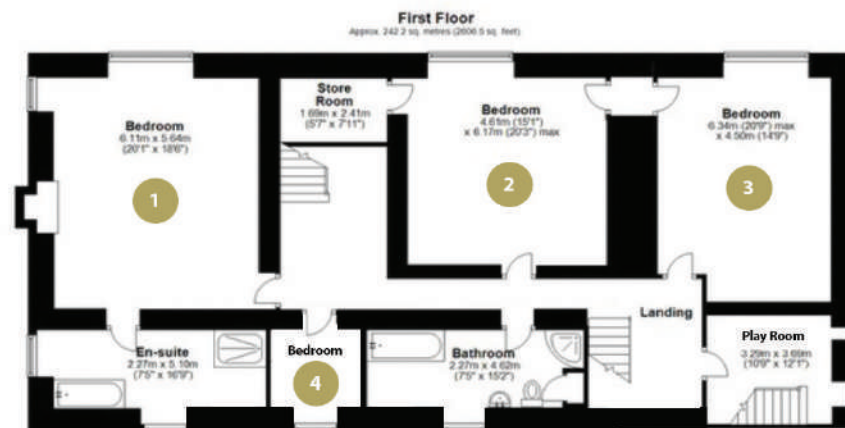

OAK HALL

OVINGHAM, NEAR PRUDHOE, NE42 6BW

Notes:

Bedroom 10

Ground floor, so good for anyone with mobility issues.

Bedroom 9

Triple Bedroom - Accessed from the play room which makes it a great hideaway for older kids.

Bedroom 7

Has a treadmill in.

Bedroom 4

This is the twin room.

Total area: approx. 654.4 sq. metres (7043.9 sq. feet)